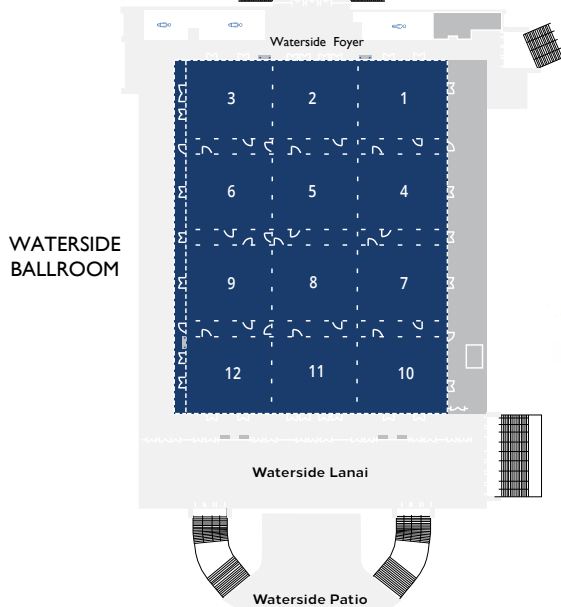

WATERSIDE BALLROOM

Signia
by Hilton

ORLANDO BONNET CREEK

AT A GLANCE

- NEW Meeting Space now open
- 35,098 sq. ft.
- Divisible into 12 sections
- 18 ft ceilings
- Max Theater: 3,136
- Max Rounds: 1,092

Click or Scan for
a Virtual Tour