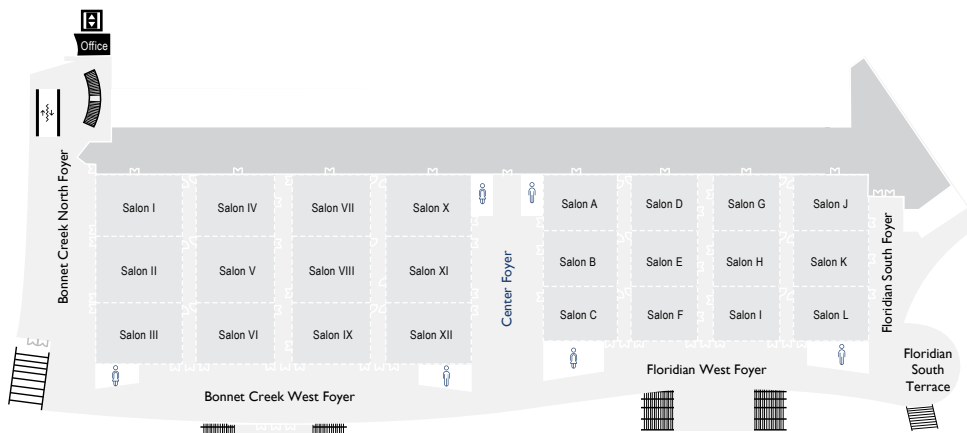

WATERSIDE BALLROOM

Signia
by Hilton

ORLANDO BONNET CREEK

AT A GLANCE

- NEW Meeting Space now open
- 35,098 sq. ft.
- Divisible into 12 sections
- 18 ft ceilings
- Max Theater: 3,136
- Max Rounds: 1,092

Click or Scan for
a Virtual Tour