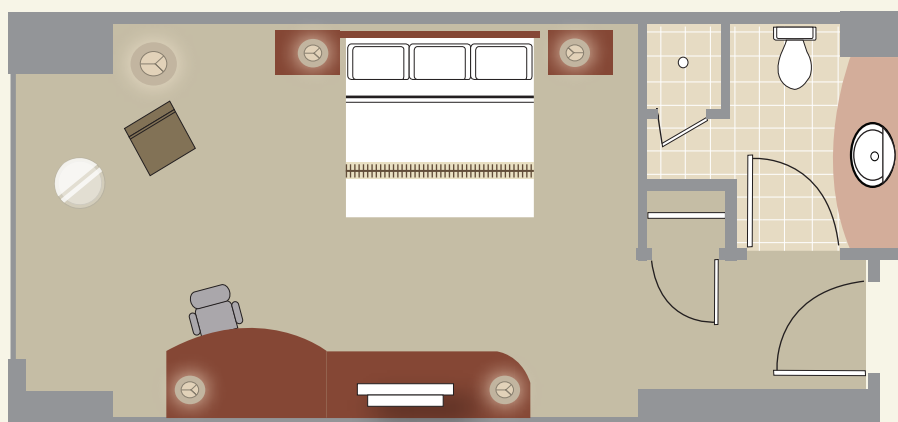

DELUXE DOUBLE QUEEN GUEST ROOM - 414 sq. ft.

- Hilton Signature Serenity Bed™
- Peter Thomas Roth® bath and shower amenities
- Deluxe bath appointments with shower and soaking tub
- Stereo alarm clock am/fm radio with MP3 connection
- High-definition 37-inch LCD Television
- Wired and secure wireless Internet access
- Two-line telephone with voicemail
- Work desk with convenient desktop outlets
- Safe suitable for laptops
- In-Room coffee and tea maker
- Mini-refrigerator and ironing board
- Comfortable sitting area
- Daily housekeeping

DELUXE KING GUEST ROOM - 414 sq. ft.

- Hilton Signature Serenity Bed™
- Peter Thomas Roth® bath and shower amenities
- Deluxe bath appointments with shower
- Stereo alarm clock am/fm radio with MP3 connection
- High-definition 37-inch LCD Television
- Wired and secure wireless Internet access
- Two-line telephone with voicemail
- Work desk with convenient desktop outlets
- Safe suitable for laptops
- In-Room coffee and tea maker
- Mini-refrigerator and ironing board
- Comfortable sitting area
- Daily housekeeping